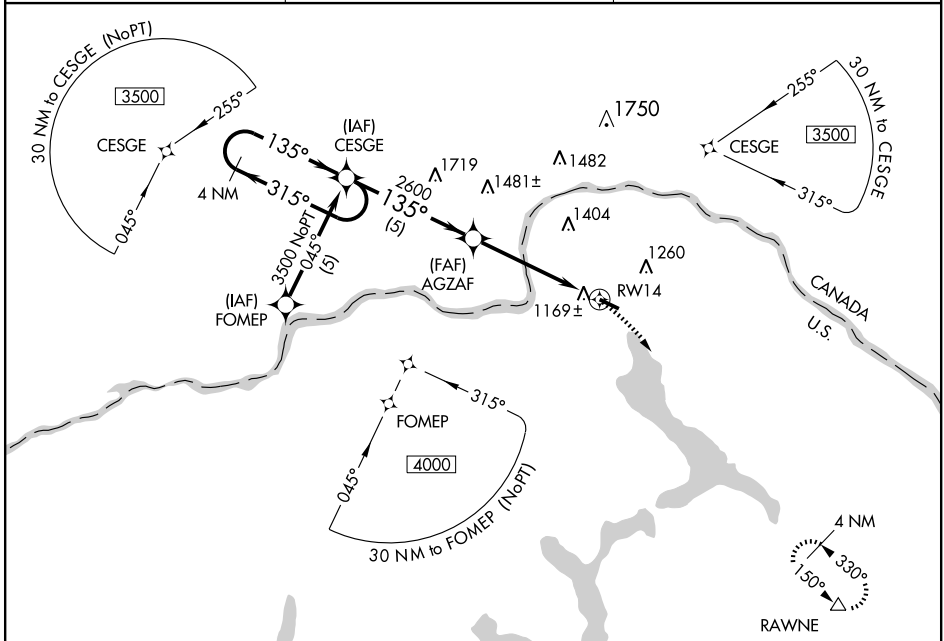

FRENCHVILLE, MAINE

AL-6195 (FAA)

RNAV (GPS) RWY 14

FRENCHVILLE / NORTHERN AROOSTOOK REGIONAL (FVE)

APP CRS 135°	Rwy Idg 4600
	TDZE 984
	Apt Elev 988

<p>NA GPS or RNP-0.3 required. DME/DME RNP-0.3 NA.</p>	<p>MISSED APPROACH: Climbing right turn to 3000 direct RAWNE WP and hold.</p>
---	---

ASOS 135.725	BOSTON CENTER 124.75 239.5	UNICOM 122.8 (CTAF)
------------------------	--------------------------------------	-------------------------------

NE-1, 23 NOV 2006 to 21 DEC 2006

NE-1, 23 NOV 2006 to 21 DEC 2006